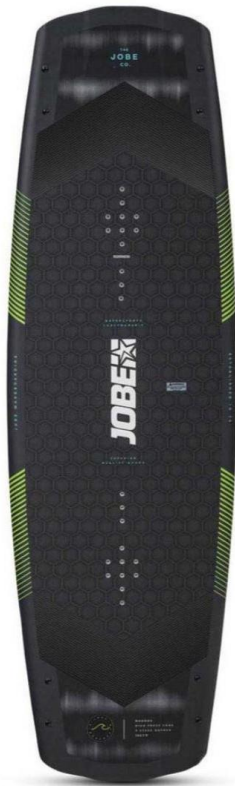

# HBC WATERTOYS

3x Wave runners.

5x SeaBobs

1x Efoil

1x Radin E Surf

# HBC WATERTOYS

4x Wake Boarding inc 1 junior

4x Kitesurfing gear with boards and bindings

Range of Towable toys